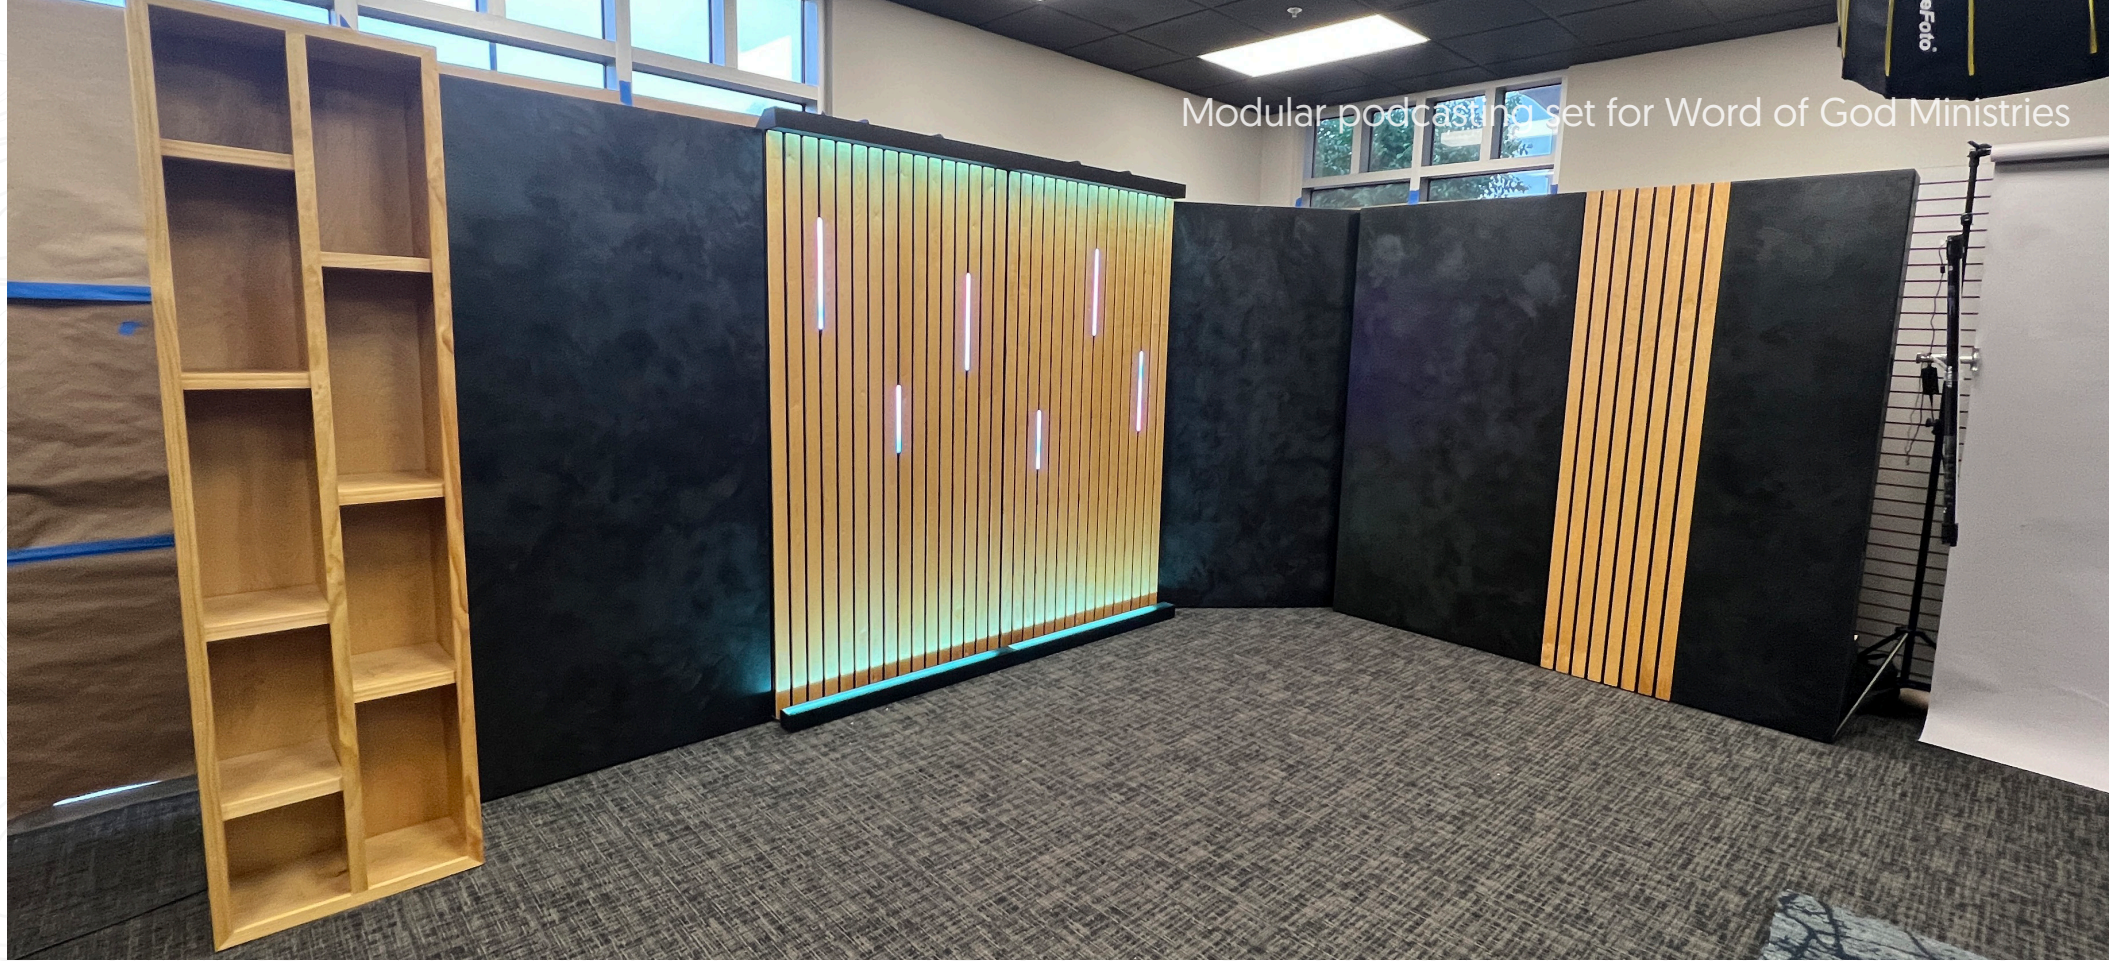

Modular podcasting set for Word of God Ministries