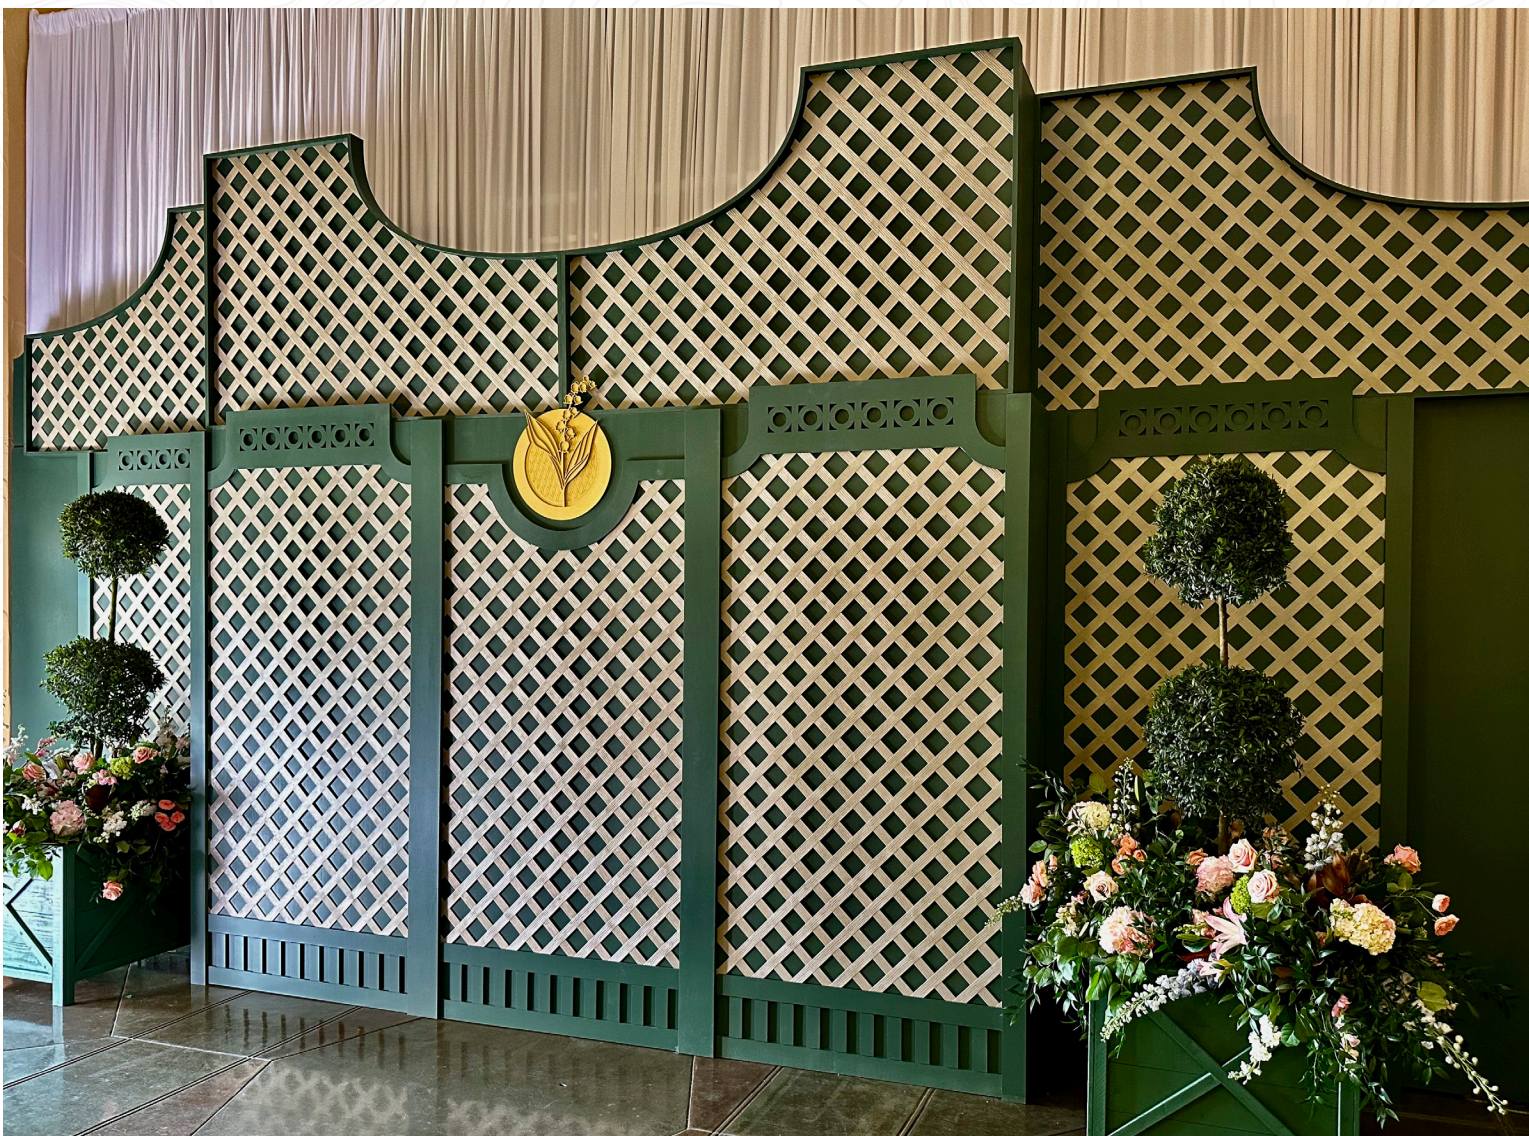

Setting The Scene

Our local cotillion club leans on us to set the scene for their grand events each year. Large stage sets and intimate lobby settings really help the vision come together.