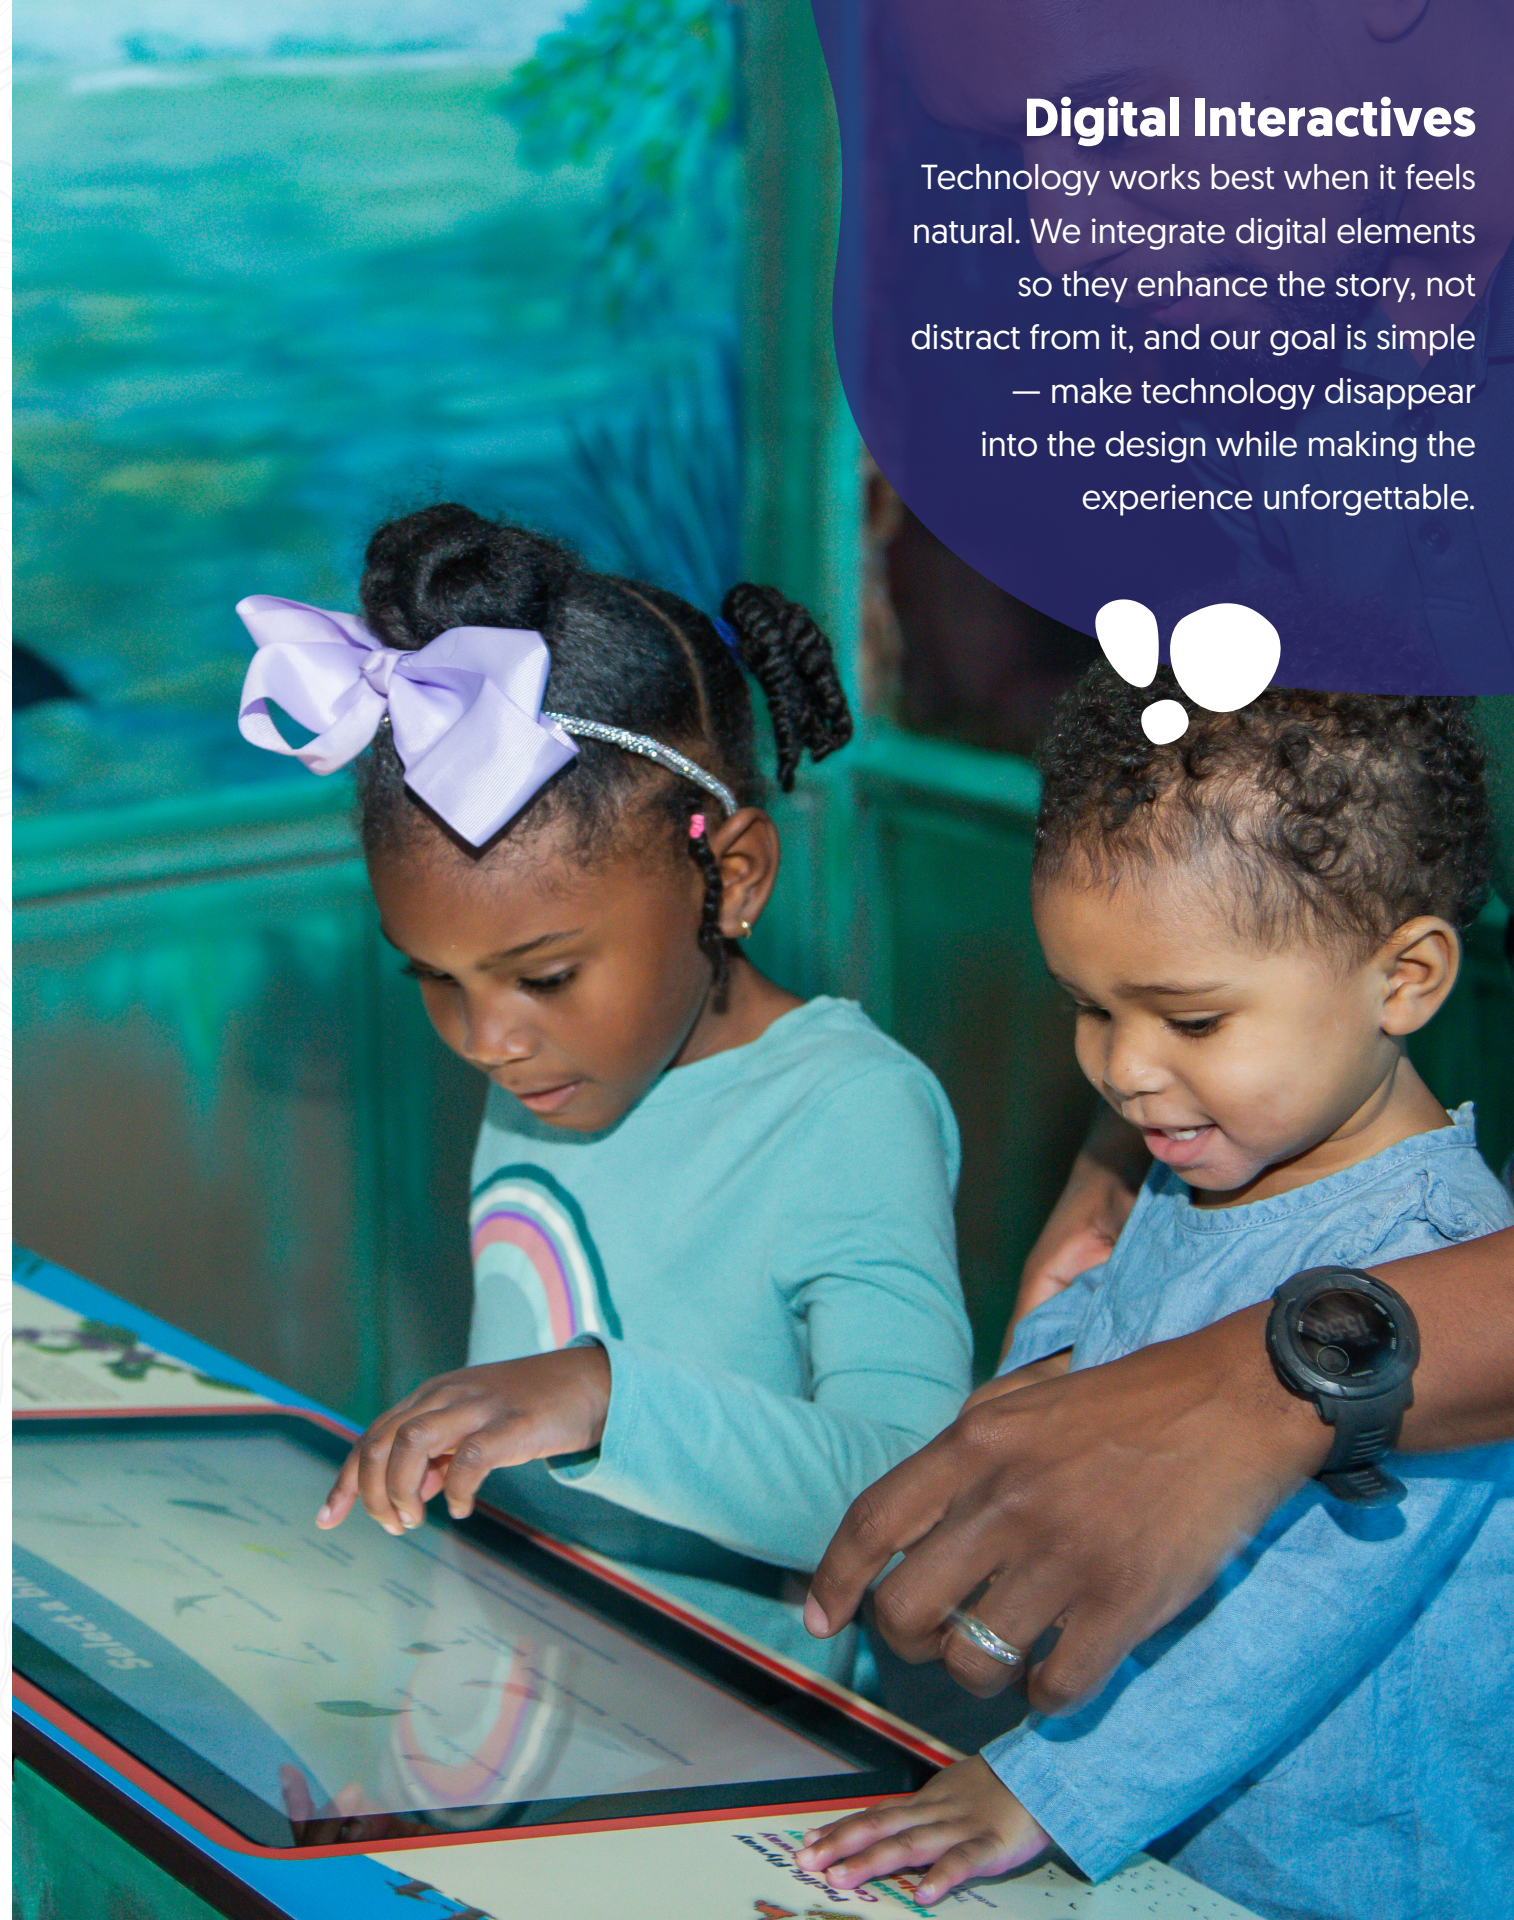

Digital Interactives

Technology works best when it feels natural. We integrate digital elements so they enhance the story, not distract from it, and our goal is simple — make technology disappear into the design while making the experience unforgettable.