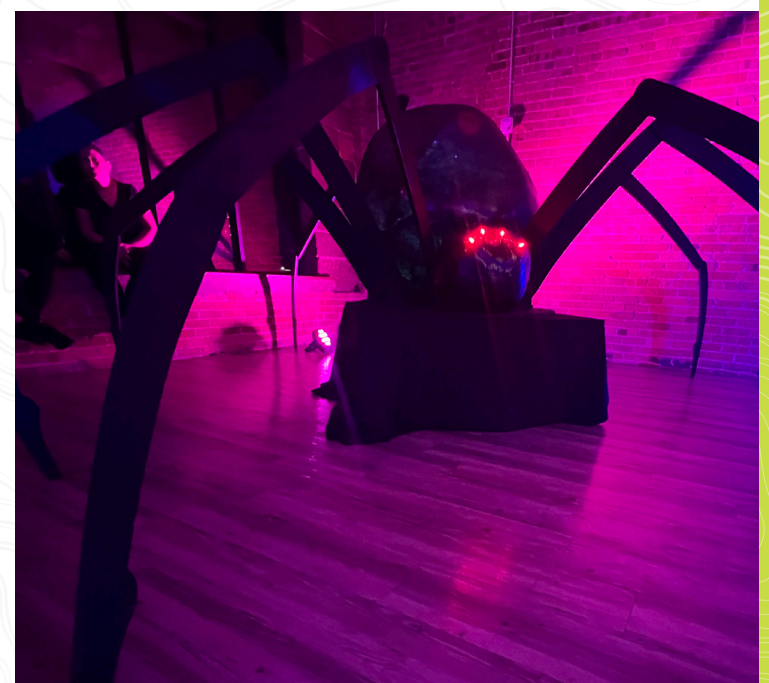

Event Props

Every detail matters — even if it's only on display for one night or a weekend. Whatever the theme we custom craft pieces that immerse the guest in your vision for the event.