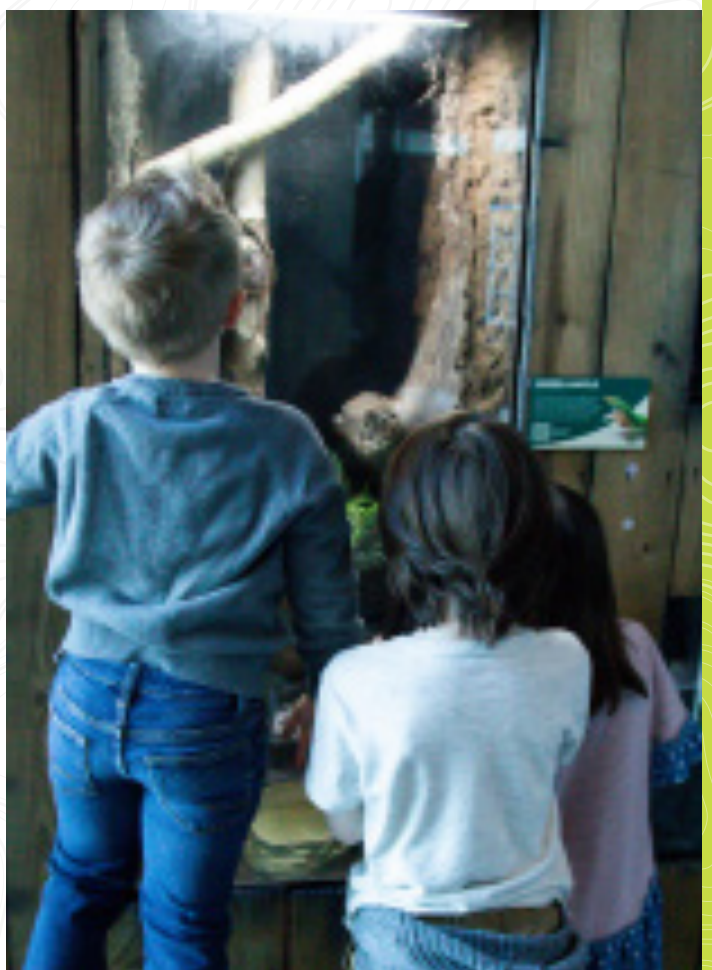

Aquarium Enclosures, Exhibits, and Signage

From small exhibits to wall-sized murals and aquarium enclosures, we've done it. This particular job included heated custom themed animal enclosures, sounds, lights, hand sculpted pieces and much more!